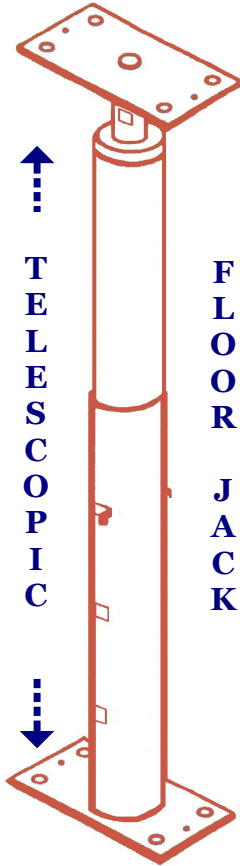

QUALITY WAY PRODUCTS, LLC

407 HADLEY STREET ■ HOLLY MI 48442
(248) 634-2401 • (248) 634-2540 (FAX)

QWIK-JACK FEATURES

DELUXE TELESCOPIC QWIK-JACK

- FULLY WELDED HEAVY DUTY SCREW UNIT WITH ATTACHED SWIVEL SCREW PLATE
- NEW "FLAT LOCK" PIN DESIGN FOR ADDED SAFETY & STRENGTH
- FULLY WELDED BASE PLATE
- PRE-PUNCHED MOUNTING HOLES IN PLATES
- 2 1/2" TUBE WITH UP TO 12 GA. WALL ON HEAVY DUTY MODELS
- STRONGEST ULTIMATE LOAD CAPACITIES
- NO ASSEMBLY REQUIRED
- ATTRACTIVE DISPLAY BOX

STANDARD TELESCOPIC QWIK-JACK

- HEAVY DUTY SCREW UNIT WITH SWIVEL SCREW PLATE
- NEW "FLAT-LOCK" PIN DESIGN FOR ADDED SAFETY & STRENGTH
- BASE PLATE
- PRE-PUNCHED MOUNTING HOLES IN PLATES
- 2 1/2" TUBE UP TO 12 GA. WALL ON HEAVY DUTY MODELS
- STRONGEST ULTIMATE LOAD CAPACITIES
- ASSEMBLY REQUIRED
- ATTRACTIVE DISPLAY BOX

DELUXE TELESCOPIC QWIK-JACK

| MODEL NUMBER | SERVICE RANGE | ULTIMATE LOAD MIN. EXTENSION | ULTIMATE LOAD MAX. EXTENSION | UNIT SHIP WEIGHT | UPC BAR CODE I.D. NUMBER |
|--------------|---------------|------------------------------|------------------------------|------------------|--------------------------|
| QJ-30SD | 1'7" - 3'0" | 26,900 lbs. | 16,200 lbs. | 10 # | 426540003026 |
| QJ-54SD | 2'10" - 5'4" | 22,200 lbs. | 12,800 lbs. | 15 # | 426540005426 |
| QJ-79SD | 4'2" - 7'9" | 19,800 lbs. | 12,000 lbs. | 20 # | 426540007925 |
| QJ-84SD | 4'6" - 8'4" | 19,500 lbs. | 11,700 lbs. | 22 # | 426540008427 |
| QJ-84HD | 4'6" - 8'4" | 22,400 lbs. | 14,200 lbs. | 26# | 426540008441 |